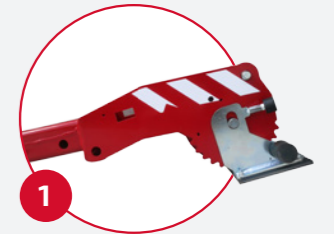

HOEFLON

C1

SMALL BUT
POWERFUL

HOEFLON[®]

HOEFLON C1 PICK AND CARRY

The C1 mini-crane is small yet powerful! Its compact size allows you to transport this mini-crane on a trailer or in a van. The crane fits in a lift, which makes transport to an upper floor or the roof as easy as can be.

Thanks to the crawler tracks, the crane can easily drive over a rough surface yet causes no damage to floors that are already finished. The crane makes use of smart software that guarantees workplace safety.

The C1 is the ultimate solution for lifting glass panels and other heavy construction materials to difficult-to-reach places at a project site.

Standard

Standard configuration

Capacity	550 kg
Boom outreach	4.6 m, and 3.3 m without options
Hoisting height	5.6 m, and 4.4 m without options
Transport position (l x w x h)	1.75 x 0.7 x 1.26 m
Total weight	960 kg, and 1060 kg with options
Boom angle	-5 to 75°
Boom system	Cylinder and chain system
Slewing angle	136°
Driving speed	1st gear 0.5 km/h 2nd gear 1.1 km/h
Drive	Battery
Inclination angle, driving	20°
Tilt angle, driving	22°
Ground pressure, tracks, transport	0.28 kg/cm ² 0.31 kg/cm ² fully configured 1.04 kg/cm ² with payload (780 kg)
Extendible, removable ballast	290 kg
Transport rack	150 kg
Sound pressure level	65 dB

Accessories/Options

Dimensions with options (l x w x h)	1.86 x 0.94 x 1.4 m fully configured
Winch (50 kg) 1	460 kg
Winch cable	25 m
Winch head	12 kg
Extension section (11 kg) 2	925 mm
Adjustable section	30° adjustment range
Tracks 3	non-marking
Storage box 4	
Converter	230V / 24V