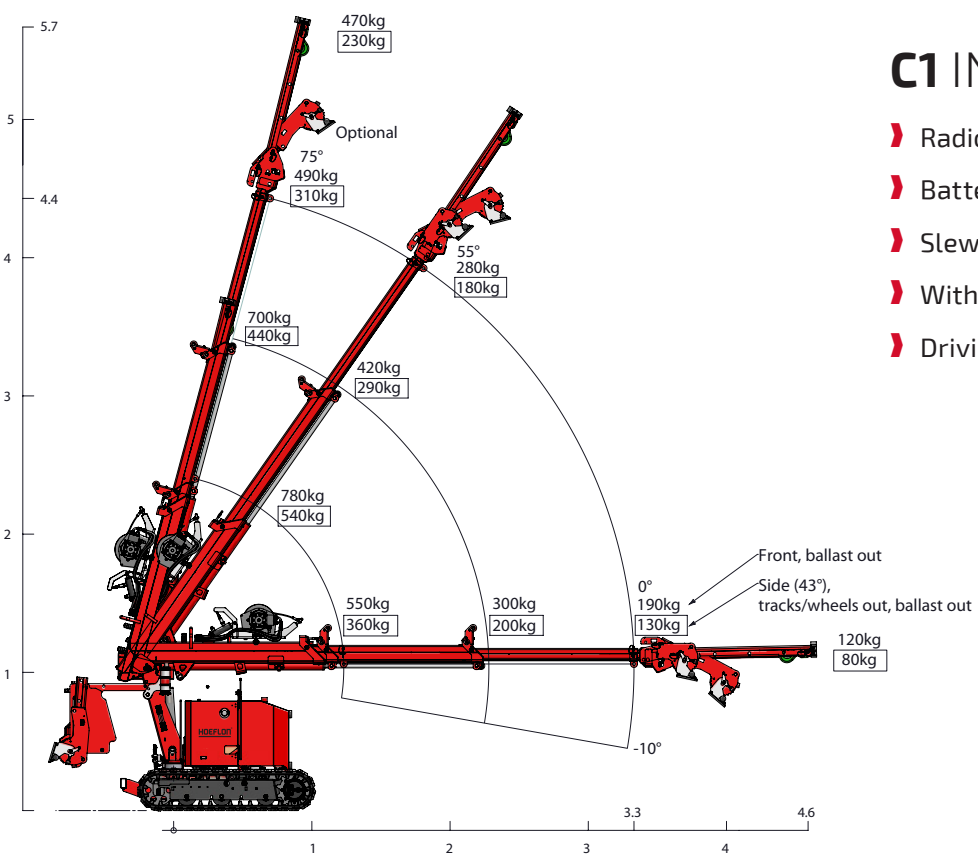

HOEFLON

C1

SMALL BUT
POWERFUL

HOEFLON[®]

HOEFLON C1 PICK AND CARRY

The C1 mini-crane is small yet powerful! Its compact size allows you to transport this mini-crane on a trailer or in a van. The crane fits in a lift, which makes transport to an upper floor or the roof as easy as can be.

Thanks to the crawler tracks, the crane can easily drive over a rough surface yet causes no damage to floors that are already finished. The crane makes use of smart software that guarantees workplace safety.

The C1 is the ultimate solution for lifting glass panels and other heavy construction materials to difficult-to-reach places at a project site.

Standard

Standard configuration

Capacity	550 kg
Boom outreach	4.6 m, and 3.3 m without options
Hoisting height	5.6 m, and 4.4 m without options
Transport position (l x w x h)	1.75 x 0.7 x 1.26 m
Total weight	960 kg, and 1060 kg with options
Boom angle	-5 to 75°
Boom system	Cylinder and chain system
Slewing angle	136°
Driving speed	1st gear 0.5 km/h 2nd gear 1.1 km/h
Drive	Battery
Inclination angle, driving	20°
Tilt angle, driving	22°
Ground pressure, tracks, transport	0.28 kg/cm ² 0.31 kg/cm ² fully configured 1.04 kg/cm ² with payload (780 kg)
Extendible, removable ballast	290 kg
Transport rack	150 kg
Sound pressure level	65 dB

Accessories/Options

Dimensions with options (l x w x h)	1.86 x 0.94 x 1.4 m fully configured
Winch (50 kg) 1	460 kg
Winch cable	25 m
Winch head	12 kg
Extension section (11 kg) 2	925 mm
Adjustable section	30° adjustment range
Tracks 3	non-marking
Storage box 4	
Converter	230V / 24V