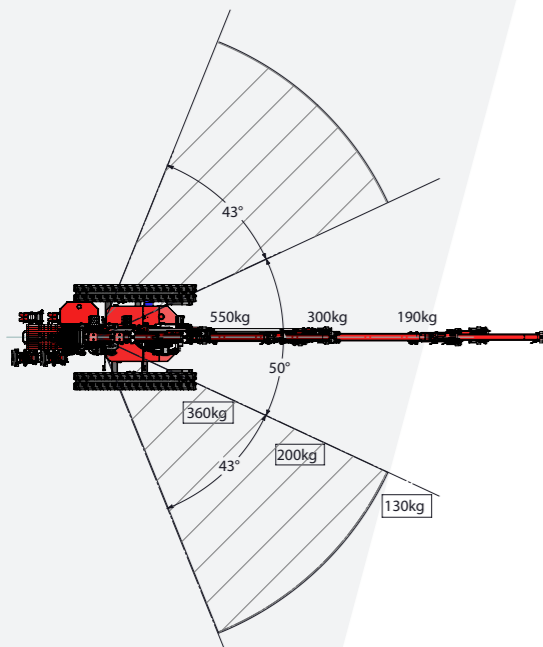

HOEFLON

C1

SMALL BUT
POWERFUL

HOEFLON[®]

HOEFLON C1 PICK AND CARRY

The C1 mini-crane is small yet powerful! Its compact size allows you to transport this mini-crane on a trailer or in a van. The crane fits in a lift, which makes transport to an upper floor or the roof as easy as can be.

Thanks to the crawler tracks, the crane can easily drive over a rough surface yet causes no damage to floors that are already finished. The crane makes use of smart software that guarantees workplace safety.

The C1 is the ultimate solution for lifting glass panels and other heavy construction materials to difficult-to-reach places at a project site.

Standard

Standard configuration

Capacity	550 kg
Boom outreach	4.6 m, and 3.3 m without options
Hoisting height	5.6 m, and 4.4 m without options
Transport position (l x w x h)	1.75 x 0.7 x 1.26 m
Total weight	960 kg, and 1060 kg with options
Boom angle	-5 to 75°
Boom system	Cylinder and chain system
Slewing angle	136°
Driving speed	1st gear 0.5 km/h 2nd gear 1.1 km/h
Drive	Battery
Inclination angle, driving	20°
Tilt angle, driving	22°
Ground pressure, tracks, transport	0.28 kg/cm ² 0.31 kg/cm ² fully configured 1.04 kg/cm ² with payload (780 kg)
Extendible, removable ballast	290 kg
Transport rack	150 kg
Sound pressure level	65 dB

Accessories/Options

Dimensions with options (l x w x h)	1.86 x 0.94 x 1.4 m fully configured
Winch (50 kg) 1	460 kg
Winch cable	25 m
Winch head	12 kg
Extension section (11 kg) 2	925 mm
Adjustable section	30° adjustment range
Tracks 3	non-marking
Storage box 4	
Converter	230V / 24V