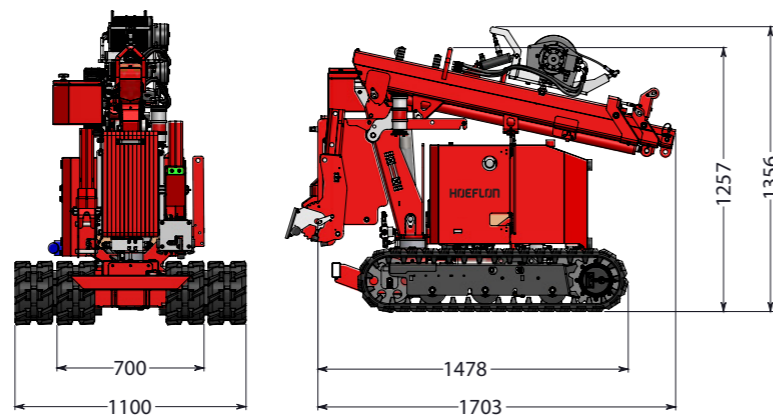

HOEFLON

C1

SMALL BUT
POWERFUL

HOEFLON[®]

HOEFLON C1 PICK AND CARRY

The C1 mini-crane is small yet powerful! Its compact size allows you to transport this mini-crane on a trailer or in a van. The crane fits in a lift, which makes transport to an upper floor or the roof as easy as can be.

Thanks to the crawler tracks, the crane can easily drive over a rough surface yet causes no damage to floors that are already finished. The crane makes use of smart software that guarantees workplace safety.

The C1 is the ultimate solution for lifting glass panels and other heavy construction materials to difficult-to-reach places at a project site.

Standard

Standard configuration

Capacity	550 kg
Boom outreach	4.6 m, and 3.3 m without options
Hoisting height	5.6 m, and 4.4 m without options
Transport position (l x w x h)	1.75 x 0.7 x 1.26 m
Total weight	960 kg, and 1060 kg with options
Boom angle	-5 to 75°
Boom system	Cylinder and chain system
Slewing angle	136°
Driving speed	1st gear 0.5 km/h 2nd gear 1.1 km/h
Drive	Battery
Inclination angle, driving	20°
Tilt angle, driving	22°
Ground pressure, tracks, transport	0.28 kg/cm ² 0.31 kg/cm ² fully configured 1.04 kg/cm ² with payload (780 kg)
Extendible, removable ballast	290 kg
Transport rack	150 kg
Sound pressure level	65 dB

Accessories/Options

Dimensions with options (l x w x h)	1.86 x 0.94 x 1.4 m fully configured
Winch (50 kg) 1	460 kg
Winch cable	25 m
Winch head	12 kg
Extension section (11 kg) 2	925 mm
Adjustable section	30° adjustment range
Tracks 3	non-marking
Storage box 4	
Converter	230V / 24V